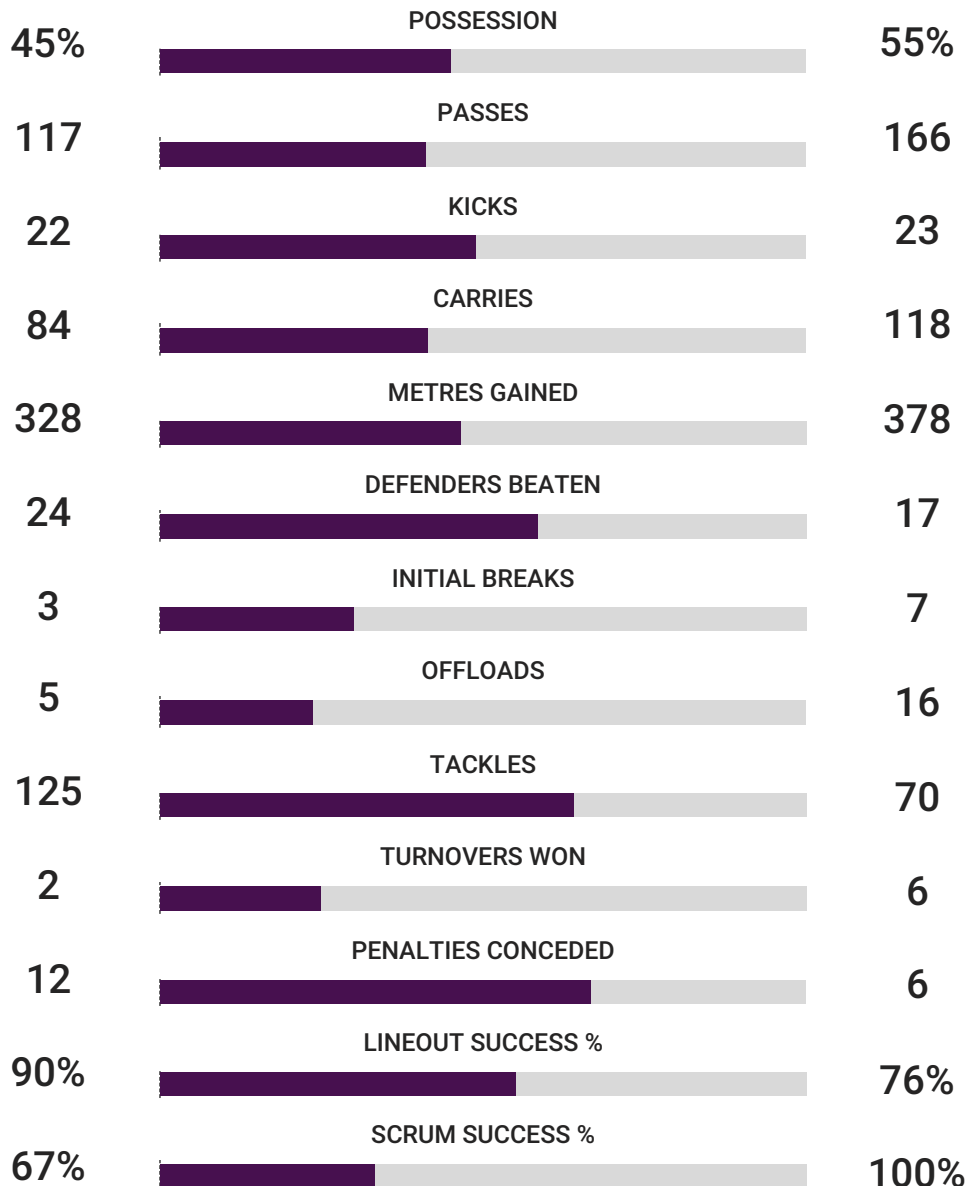

SCORING

Toa Halafihī (Try - 9')

Dewaldt Duvenage (Try - 14')

Tommaso Allan (Penalty - 19')

Leonardo Sarto (Try - 21')

Tommaso Allan (Conversion - 22')

Jayden Hayward (Try - 24')

Tommaso Allan (Try - 54')

Tommaso Allan (Conversion - 55')

Federico Ruzza (Try - 72')

Alberto Sgarbi (Try - 80')

Tommaso Allan (Conversion - 80')

TOP 5 PLAYERS

STADE FRANÇAIS PARIS

CARRIES			METRES GAINED			OFFLOADS		
1	Pierre-Henri Azagoh	9	1	Adrien Lapegue	70	1	Charlie Francoz	2
2	Charlie Francoz	7	2	Sione Tui	59			
2	Kylan Hamdaoui	7	3	Kylan Hamdaoui	47	1	Waisea Nayacalevu	2
2	Sione Tui	7	4	Atu Manu	36			
5	Adrien Lapegue	6	5	Waisea Nayacalevu	28	3	Will Percillier	1
TURNOVERS WON			TACKLES			DOMINANT TACKLES		
			1	Gerbrandt Grobler	11	1	Lucas da Silva	2
			2	Luke Tagi	10	1	Soulemame Camara	2
1	Sione Tui	2	3	Charlie Francoz	9	1	Waisea Nayacalevu	2
			4	Laurent Panis	8	4	Atu Manu	1
			4	Pierre-Henri Azagoh	8	4	Charlie Rorke	1

BENETTON

CARRIES			METRES GAINED			OFFLOADS		
1	Monty Ioane	13	1	Jayden Hayward	65	1	Marco Barbini	3
2	Toa Halafihi	11	2	Monty Ioane	63	2	Federico Ruzza	2
3	Federico Ruzza	10	3	Tommaso Benvenuti	30	2	Jayden Hayward	2
4	Gianmarco Lucchesi	9	4	Marco Barbini	28	2	Joaquin Riera	2
5	Jayden Hayward	8	5	Toa Halafihi	27	2	Monty Ioane	2
TURNOVERS WON			TACKLES			DOMINANT TACKLES		
1	Gianmarco Lucchesi	1	1	Gianmarco Lucchesi	7			
1	Simone Ferrari	1	1	Tommaso Benvenuti	7	1	Nicola Quaglio	1
1	Cherif Traore	1	3	Irne Herbst	6			
1	Irne Herbst	1	3	Toa Halafihi	6			
1	Toa Halafihi	1	5	Cherif Traore	5	1	Toa Halafihi	1