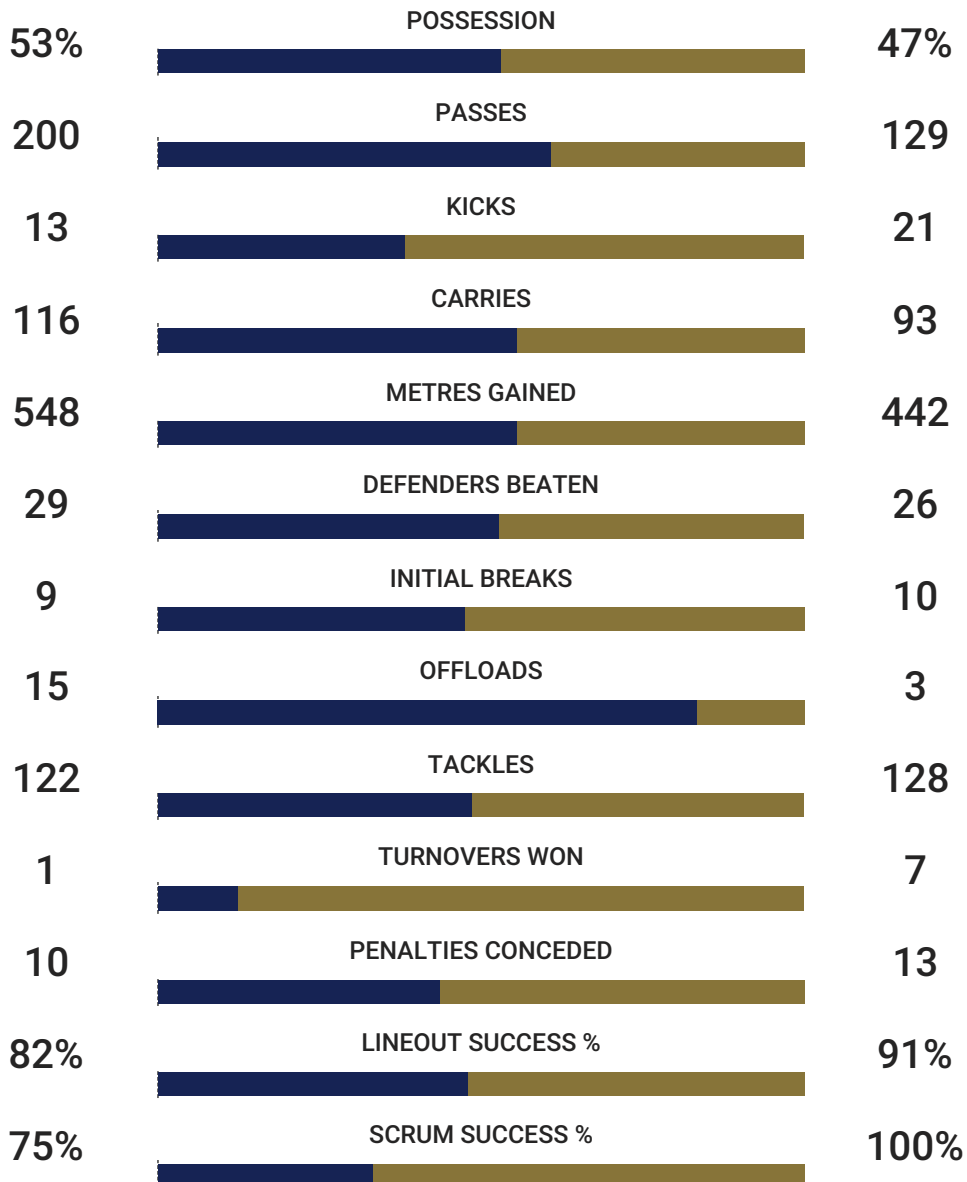

# OFFICIAL STATISTICS

**BRISTOL BEARS 38 - 51 ASM CLERMONT AUVERGNE**

BRISTOL BEARS

38 - 51

ASM CLERMONT AUVERGNE

14 - 29

Max Malins (Try - 21')  
 Callum Sheedy (Conversion - 22')  
 Bryan Byrne (Try - 36')  
 Callum Sheedy (Conversion - 37')  
 Callum Sheedy (Penalty - 43')  
 Harry Randall (Try - 49')  
 Callum Sheedy (Conversion - 50')  
 Ioan Lloyd (Try - 74')  
 Max Malins (Conversion - 74')  
 Siale Piutau (Try - 78')  
 Max Malins (Conversion - 78')

SCORING

Kotaro Matsushima (Try - 4')  
 Camille Lopez (Conversion - 5')  
 Apisai Naqalevu (Try - 7')  
 Camille Lopez (Conversion - 8')  
 Damian Penaud (Try - 15')  
 Camille Lopez (Conversion - 16')  
 Kotaro Matsushima (Try - 26')  
 Camille Lopez (Penalty - 39')  
 Camille Lopez (Penalty - 45')  
 Damian Penaud (Try - 53')  
 Camille Lopez (Conversion - 54')  
 Fritz Lee (Try - 64')  
 Kotaro Matsushima (Try - 69')  
 Camille Lopez (Conversion - 70')

## TOP 5 PLAYERS

### BRISTOL BEARS

CARRIES			METRES GAINED			OFFLOADS		
1	Piers O'Connor	16	1	Max Malins	105	1	Henry Purdy	2
2	Kyle Sinckler	10	2	Henry Purdy	83	1	Max Malins	2
3	Henry Purdy	9	3	Piers O'Connor	56	3	Alapati Leiua	1
3	Max Malins	9	4	Siale Piutau	47	3	Andy Uren	1
3	Siale Piutau	9	5	Ed Holmes	44	3	Daniel Thomas	1
TURNOVERS WON			TACKLES			DOMINANT TACKLES		
			1	Daniel Thomas	17			
			2	Ed Holmes	12			
1	Andy Uren	1	3	Nathan Hughes	10			
			4	John Afoa	9			
			4	Siale Piutau	9			